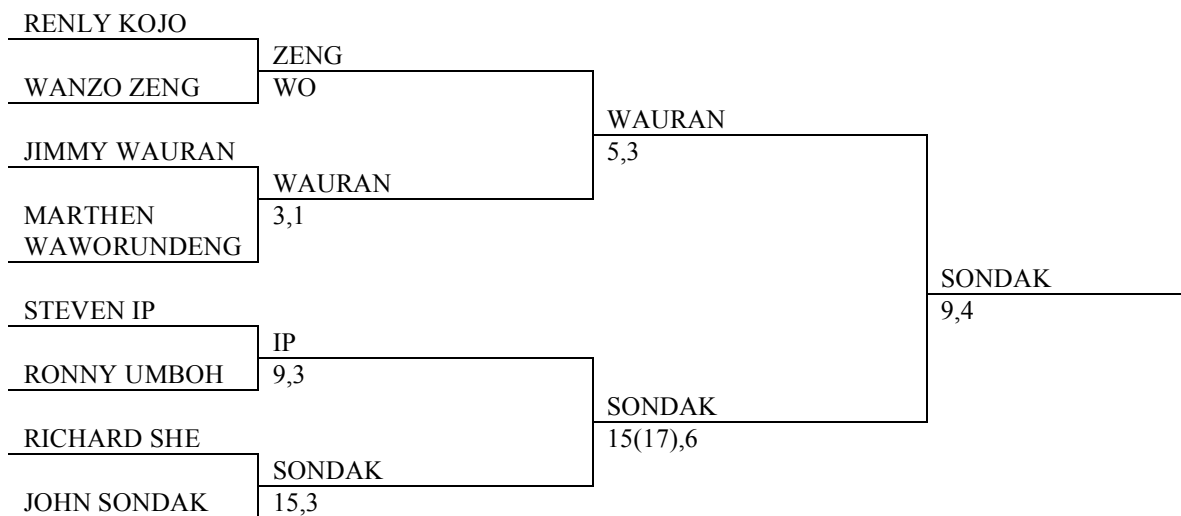

EVERETT BADMINTON

MS A

MS B

MD AGREGG UNG

RENLY KOJO

RICHARD SHE

JOSIE WAWONDATUK

RONNY UMBOH