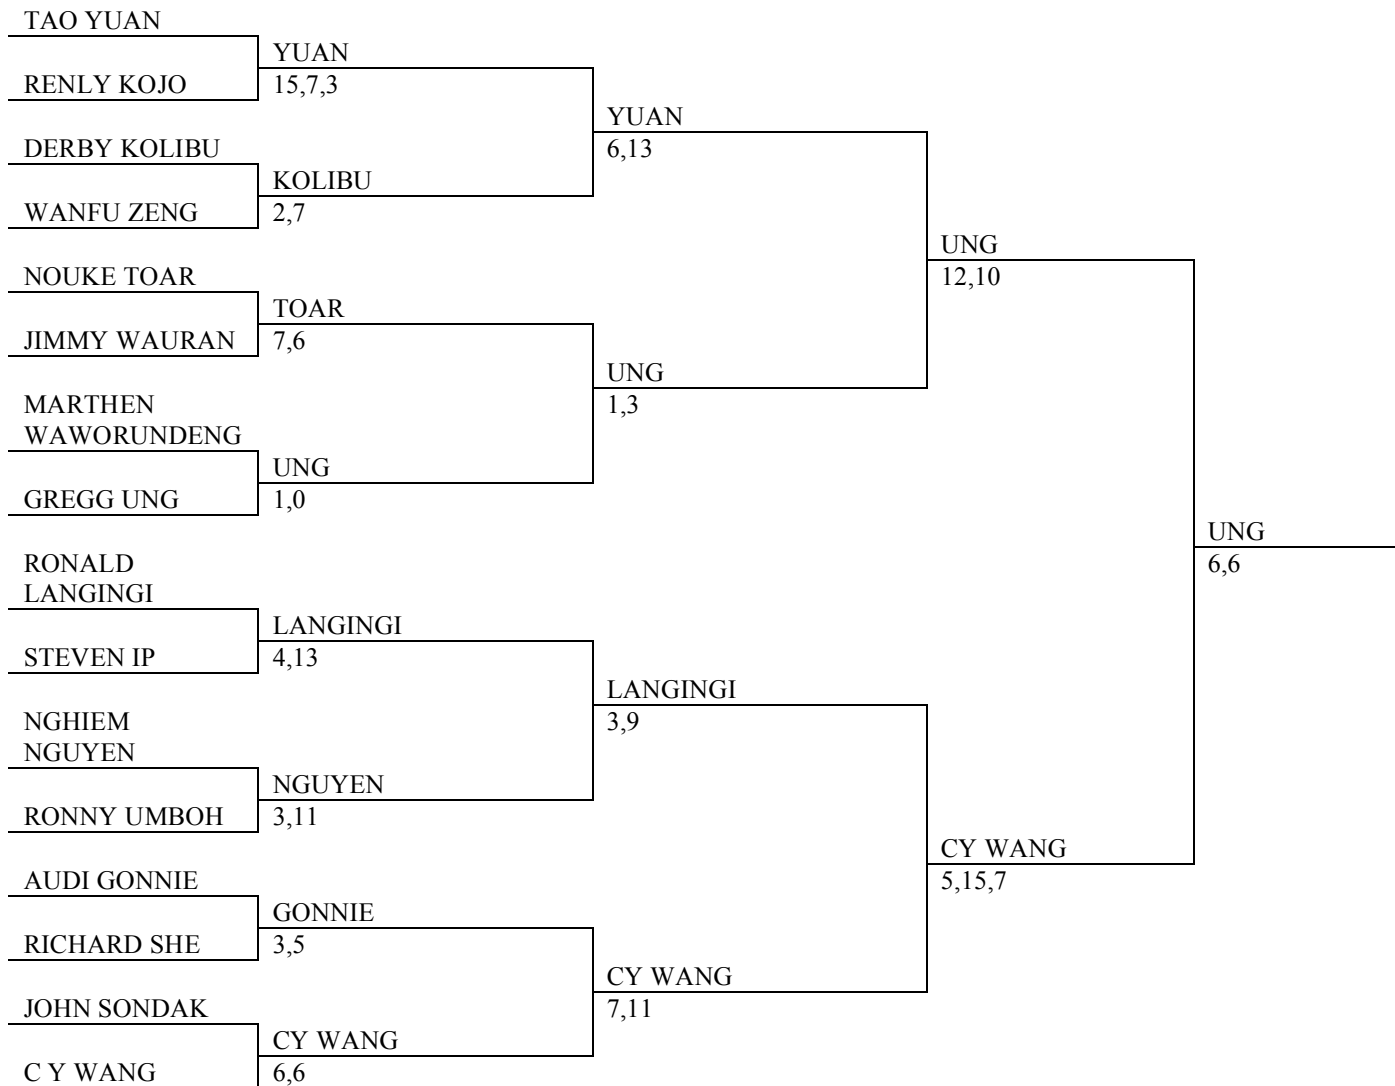

EVERETT BADMINTON

MS A

MS B

MD AGREGG UNG

RENLY KOJO

RICHARD SHE

JOSIE WAWONDATUK

RONNY UMBOH